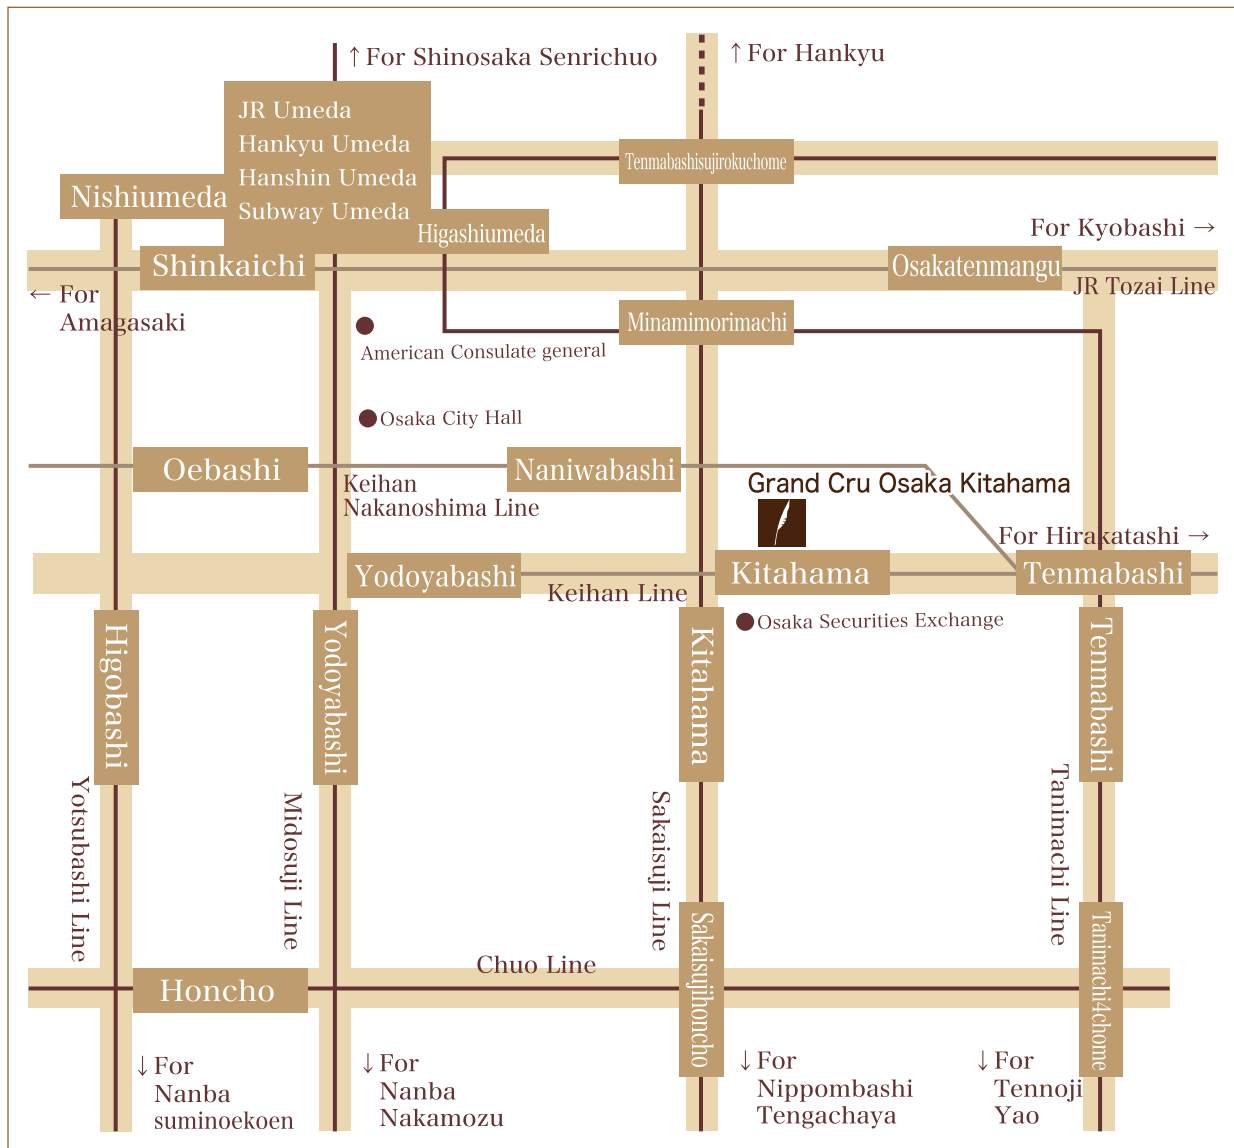

1-1-27 Kitahama, Chuo-ku, Osaka  
 TEL.06-6121-3000 (Main Line)

## Grand Cru Osaka Kitahama

1 minute's walk from Sakaisuji Line Keihan Line "Kitahama" Station  
 6 minute's walk from Midosuji Line Keihan Line "Yodoyabashi" Station

<http://www.grandcru-web.com/>